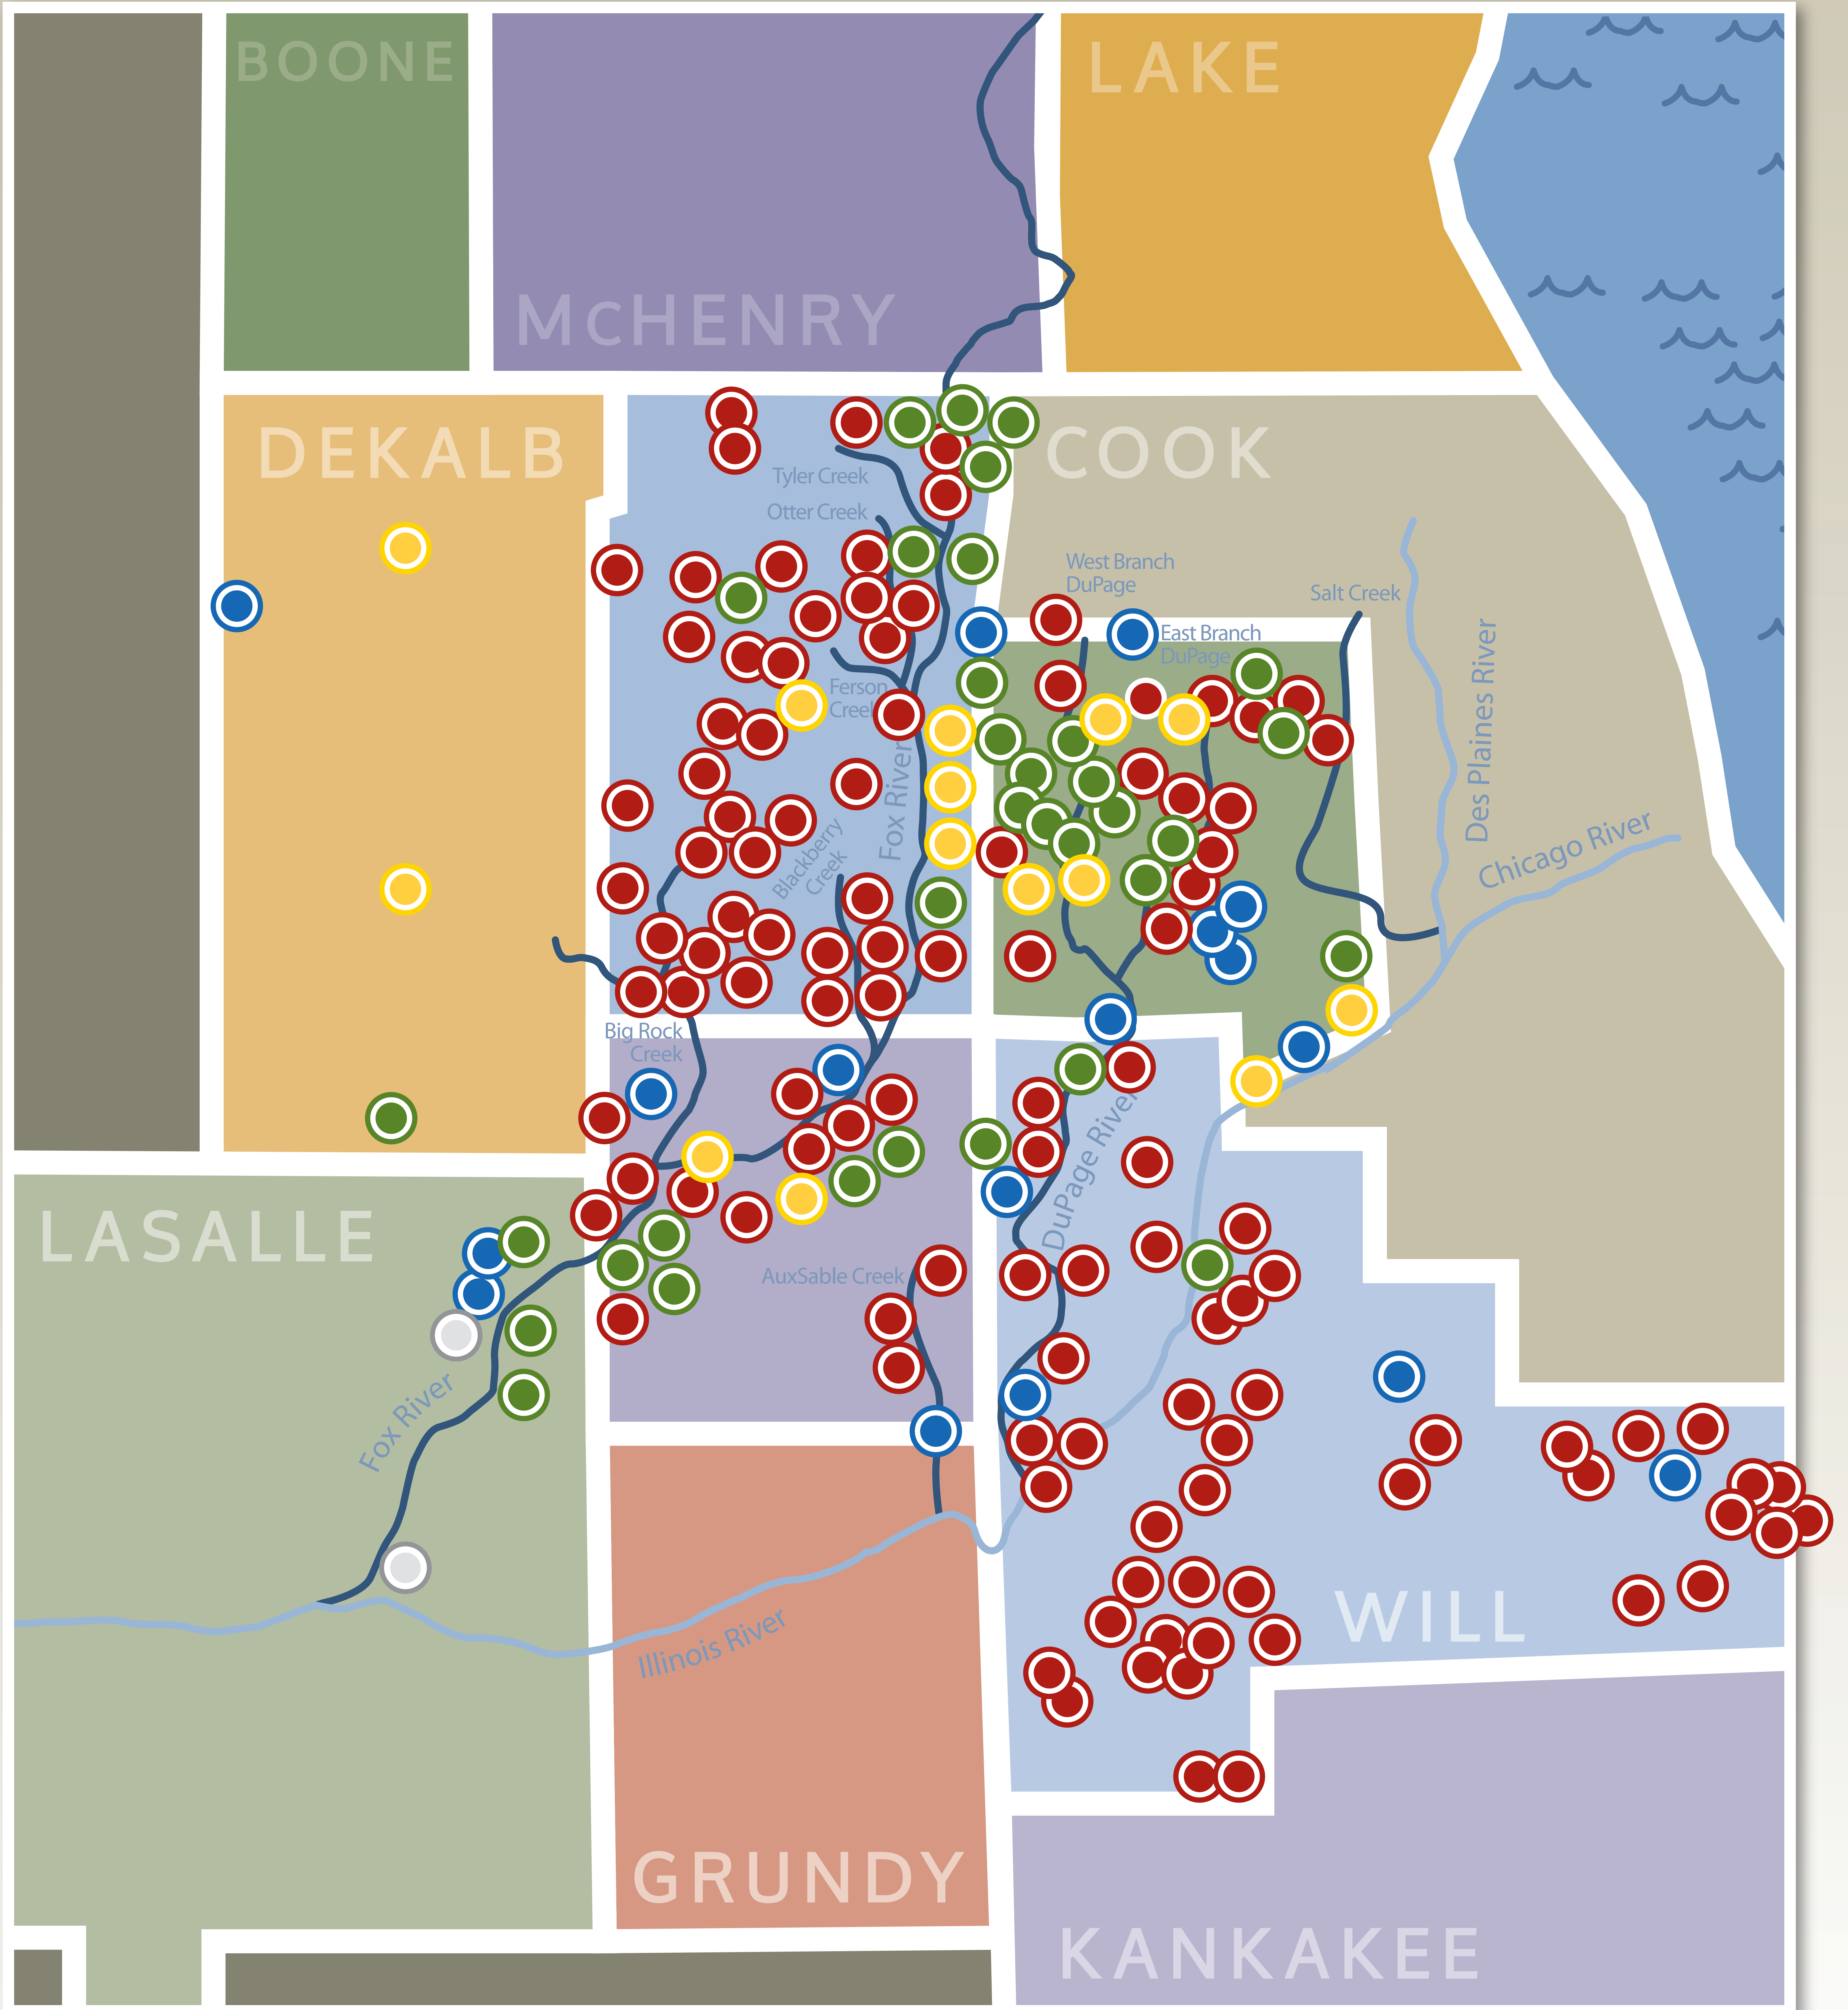

Land & River Protection Impact OF THE CONSERVATION FOUNDATION

Buy & Hold

Purchased

Donated

Conservation Easements

Negotiated/Referendum Properties

River Protection Areas